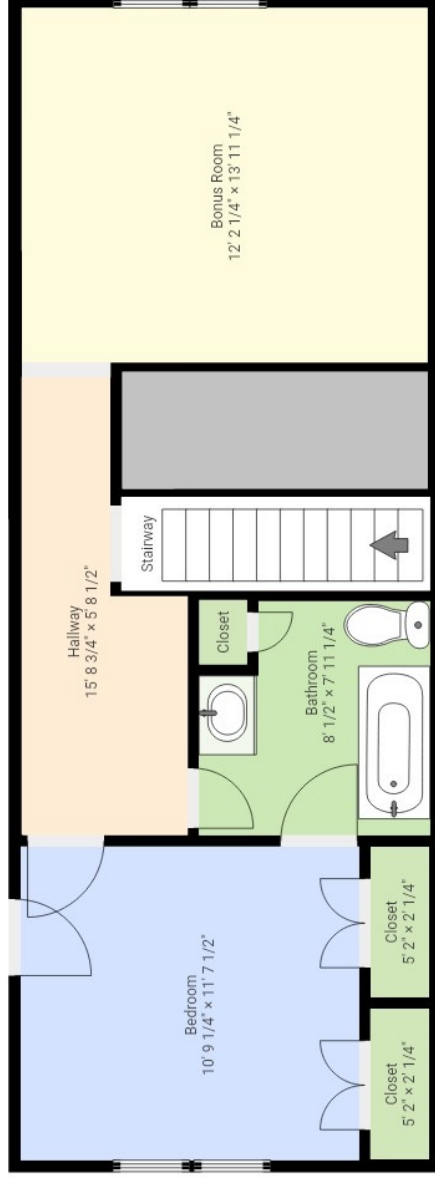

THIS FLOORPLAN IS PROVIDED WITHOUT WARRANTY OF ANY KIND. UPPER ECHELON VISUALS DISCLAIMS ANY WARRANTY INCLUDING, WITHOUT LIMITATION, SATISFACTORY QUALITY OR ACCURACY OF DIMENSIONS.

THIS FLOORPLAN IS PROVIDED WITHOUT WARRANTY OF ANY KIND. UPPER ECHELON VISUALS DISCLAIMS ANY WARRANTY INCLUDING, WITHOUT LIMITATION, SATISFACTORY QUALITY OR ACCURACY OF DIMENSIONS.

425 Knotts Valley Lane

CREATED ON
2023-03-25

LOCATION
425 Knotts Valley
Ln Cary, NC 27519
United States

Total Gross Living Area 2527 sq ft	Floors 2	Rooms 13	Bathrooms 3
--	--------------------	--------------------	-----------------------

Total Gross Living Area - 2527
First Floor - 1974
Second Floor - 553

Total Non-Living Area - 885
2 Car Attached Garage - 400
Unfinished Attic - 485